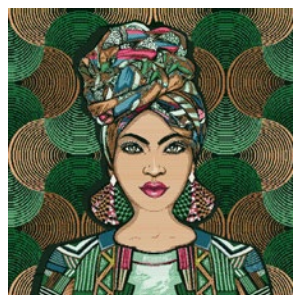

Sakina Cactus